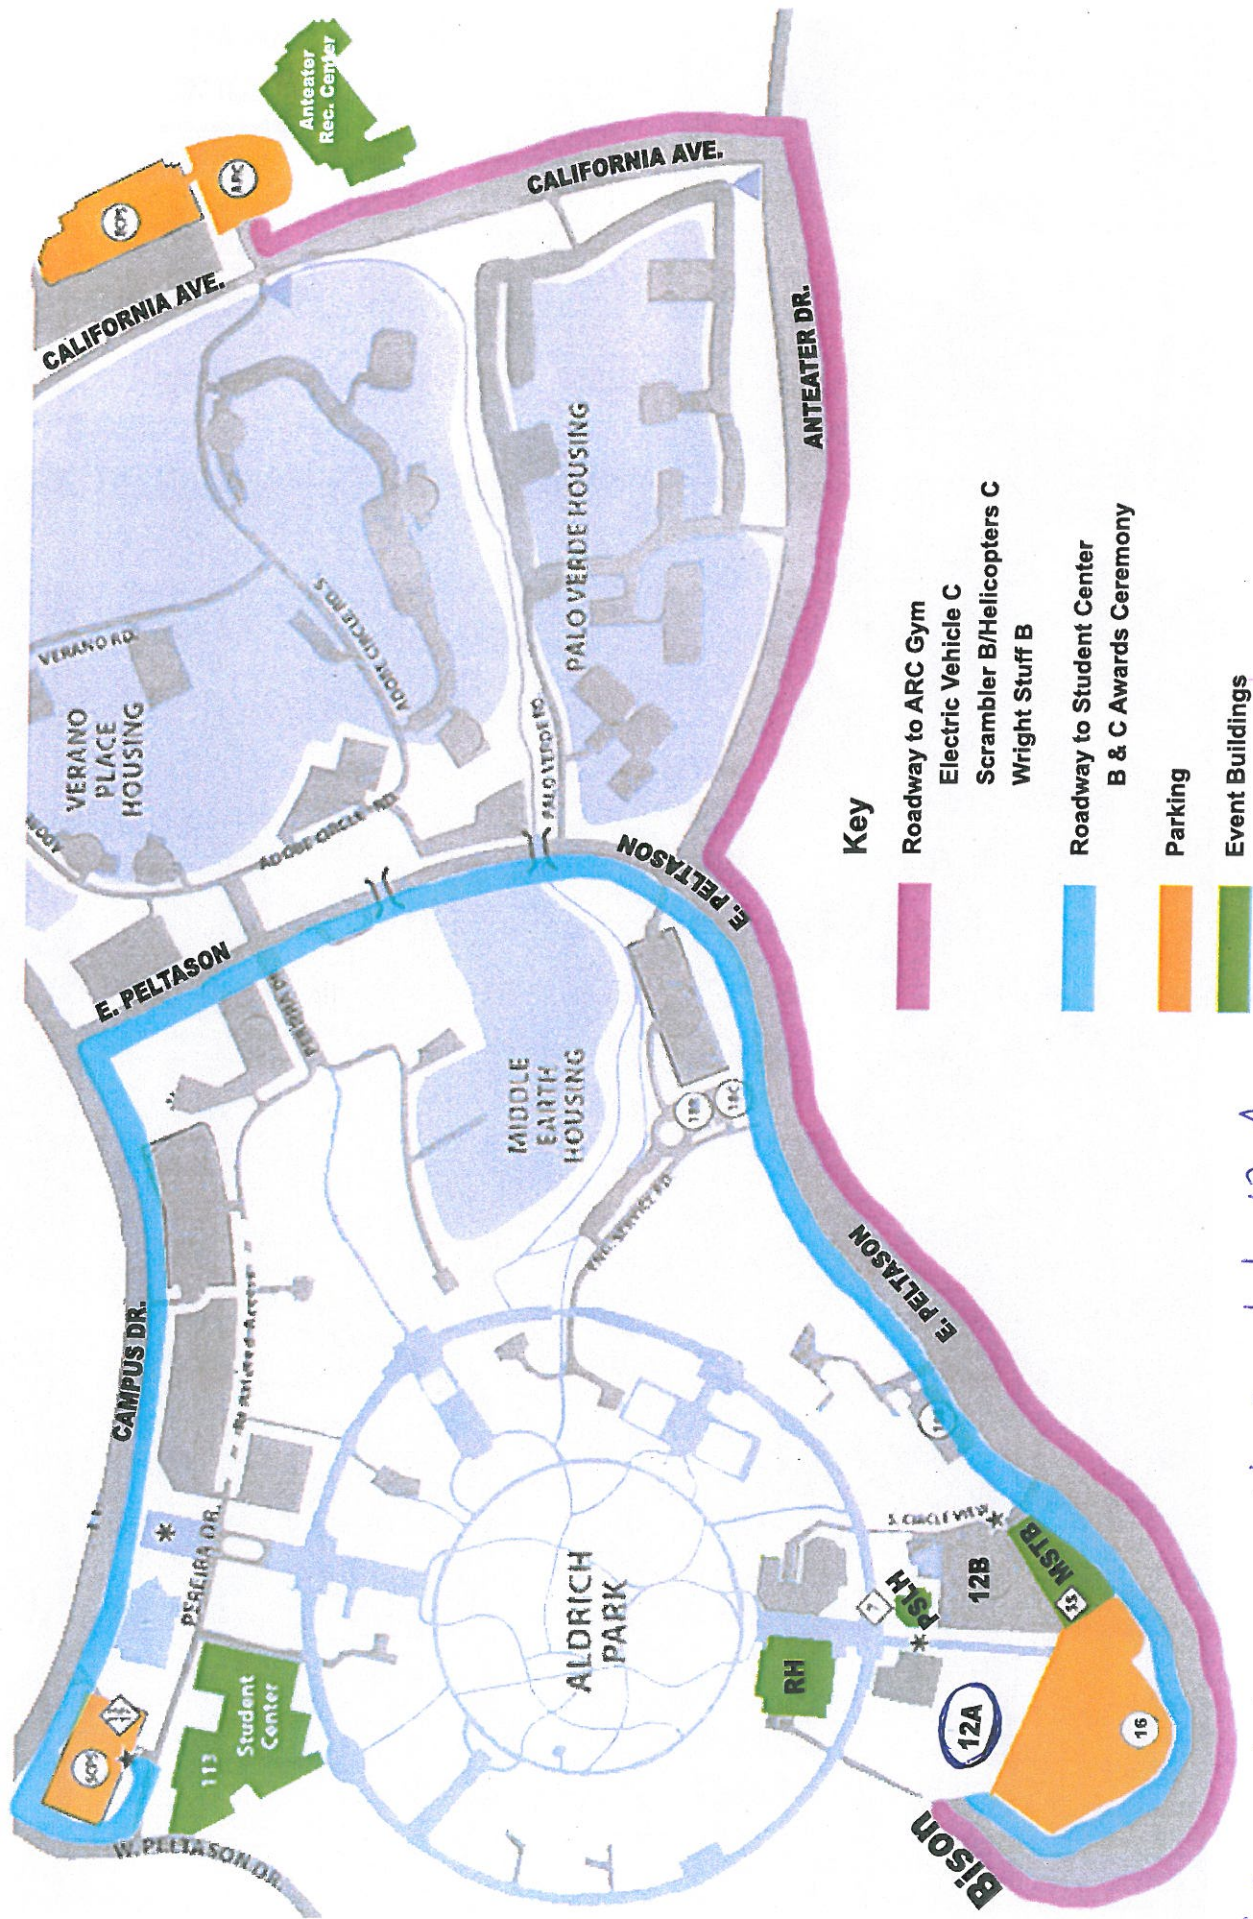

# Science Olympiad 2017 - UCI Campus

School teams park in lot 12A off of Bison